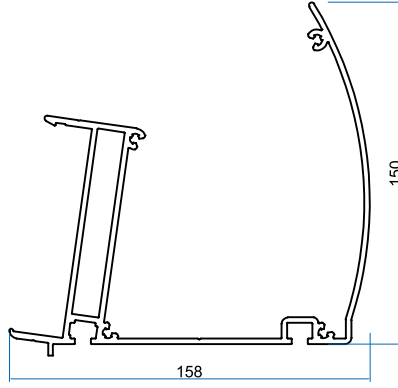

Product Code: 2538

Weight kg/m: 0,210
(28,5 x 26 x 1mm)

16mm H Profil
16mm H Profile

Product Code: 2539

Weight kg/m: 0,290
(16 x 50 x 1mm)

24mm F Profil
24mm F Profile

Product Code: 2544

Weight kg/m: 0,240
(43 x 26 x 1mm)

15x160 Lambiri
15x160 Paneling

Product Code: 2546

Weight kg/m: 1,591
(160 x 16 x 1,6mm)

16mm F Profil
16mm F Profile

Product Code: 2538

Weight kg/m: 0,210
(28,5 x 26 x 1mm)

ARCHEN SHADING

ANTORYUM OVAL

ANTORYUM OVAL SİSTEMİ / ANTORYUM OVAL SYSTEM

Profile No	kg/m
2004	2,555

Profile No	kg/m
2012	4,113

Profile No	kg/m
2011	0,890

Profile No	kg/m
2009	3,050

Profile No	kg/m
2010	1,025

Profile No	kg/m
2394	0,177