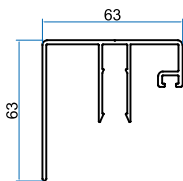

ANTORYUM OVAL SİSTEMİ / ANTORYUM OVAL SYSTEM

Profile No	kg/m
2004	2,555

Profile No	kg/m
2012	4,113

Profile No	kg/m
2011	0,890

Profile No	kg/m
2009	3,050

Profile No	kg/m
2010	1,025

Profile No	kg/m
2394	0,177

Profile No	kg/m
2539	0,290

Profile No	kg/m
2538	0,210

Profile No	kg/m
2542	0,180

Profile No	kg/m
2543	0,230

Profile No	kg/m
2544	0,240

Profile No	kg/m
2545	0,285

Profile No	kg/m
2005	3,230

Profile No	kg/m
2008	1,060

Kış Bahçesi Ayak Kapak Profili
Winter Garden Foot Cover Profile

Product Code: 2010

Weight kg/m: 1,025
(130 x 17 x 2,4mm)

Kış Bahçesi Ayak Profili
Winter Garden Foot Profile

Product Code: 2009

Weight kg/m: 3,050
(130 x 124 x 2,4mm)