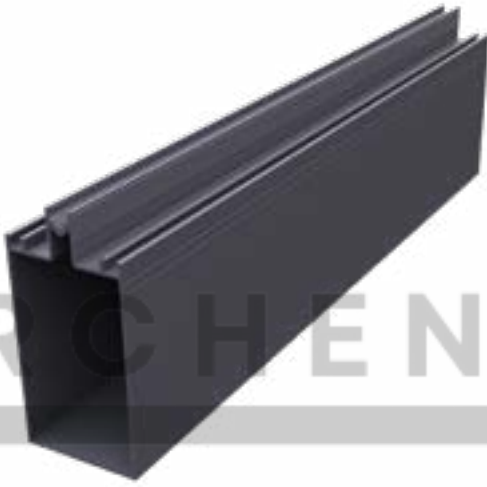

Kış Bahçesi Cam Tutucu
Winter Garden Glass Holder

Product Code: 2490

Weight kg/m: 1,721
(120 x 60 x 1,6mm)