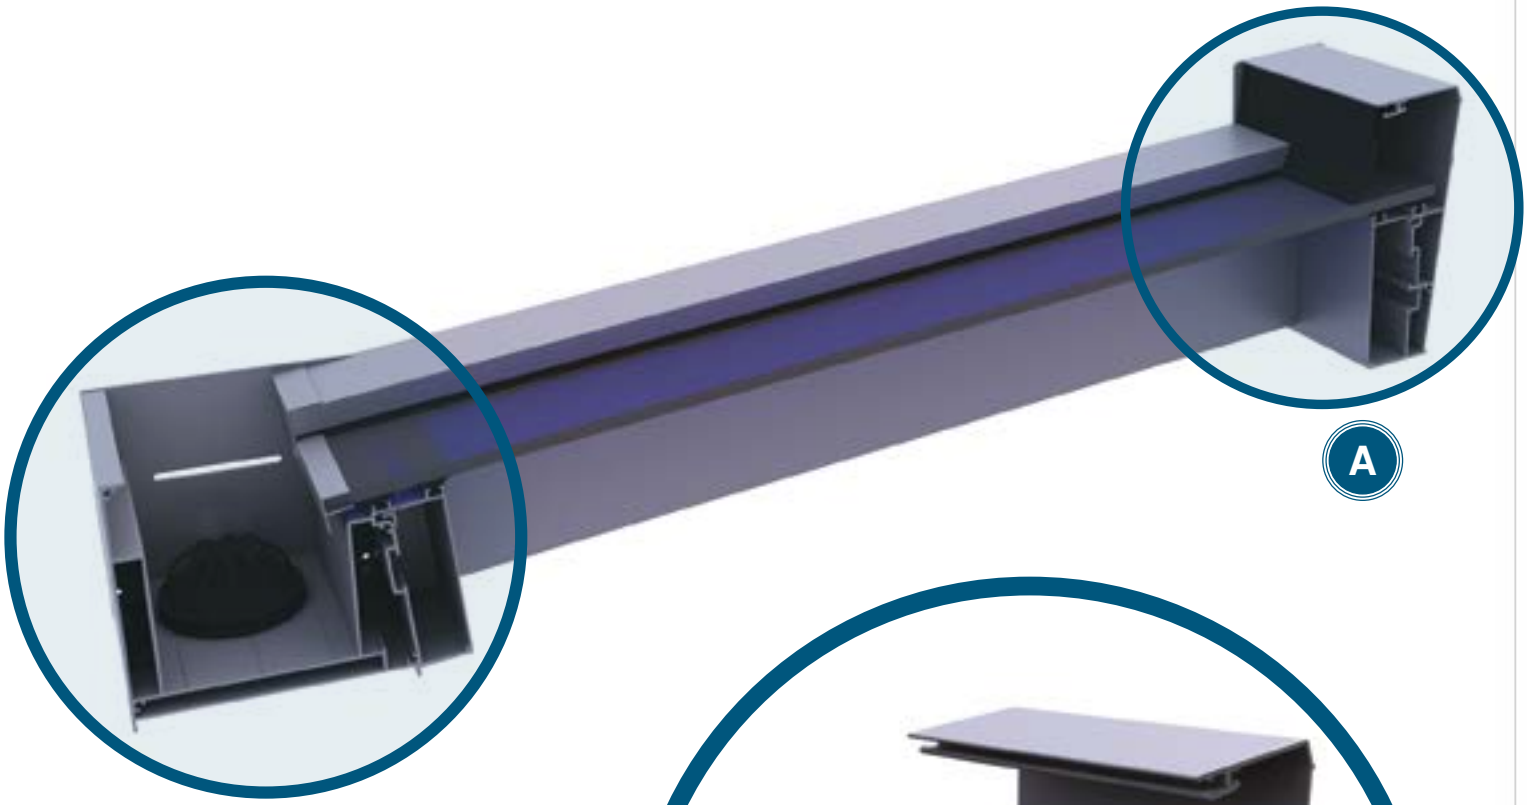

ARCHEN

SHADING

24mm H Profil
24mm H Profile

Product Code: 2545

Weight kg/m: 0,285
(33 x 50 x 1mm)

Kış Bahçesi Cam Tutucu
Winter Garden Glass Holder

Product Code: 2935

Weight kg/m: 2,440
(120 x 60 x 1,6mm)