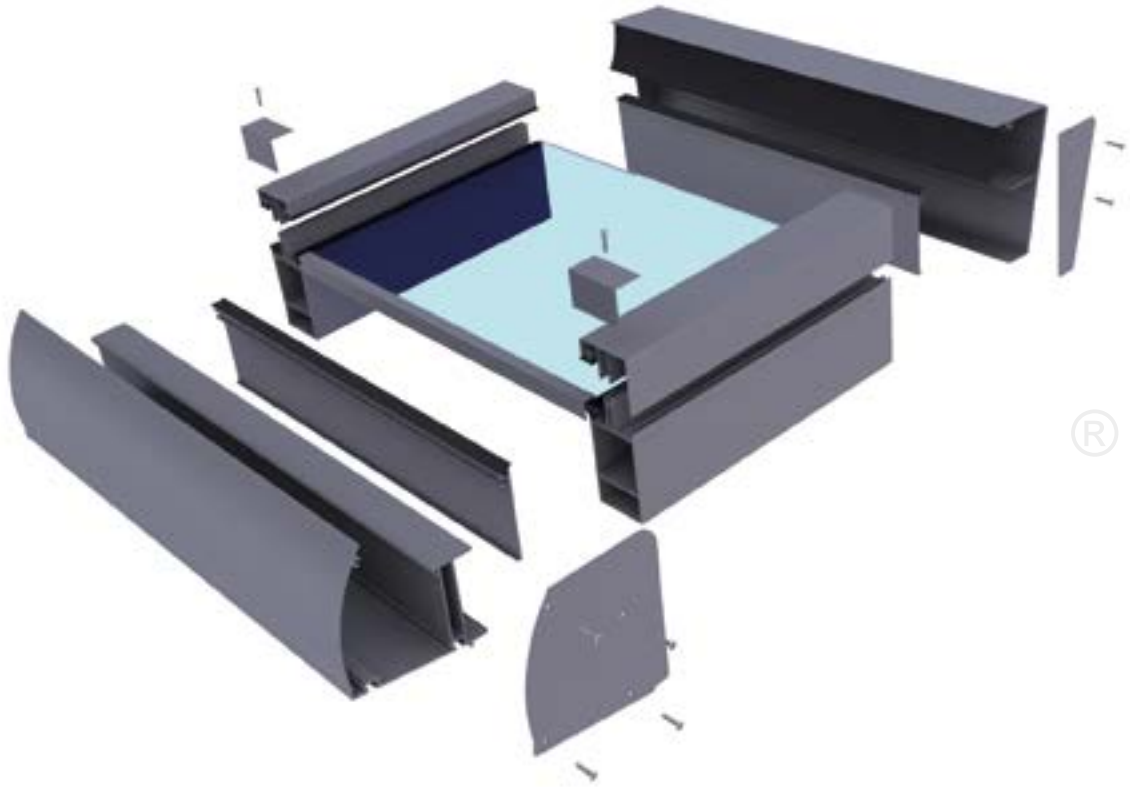

®

ARCHIEN

SHADING