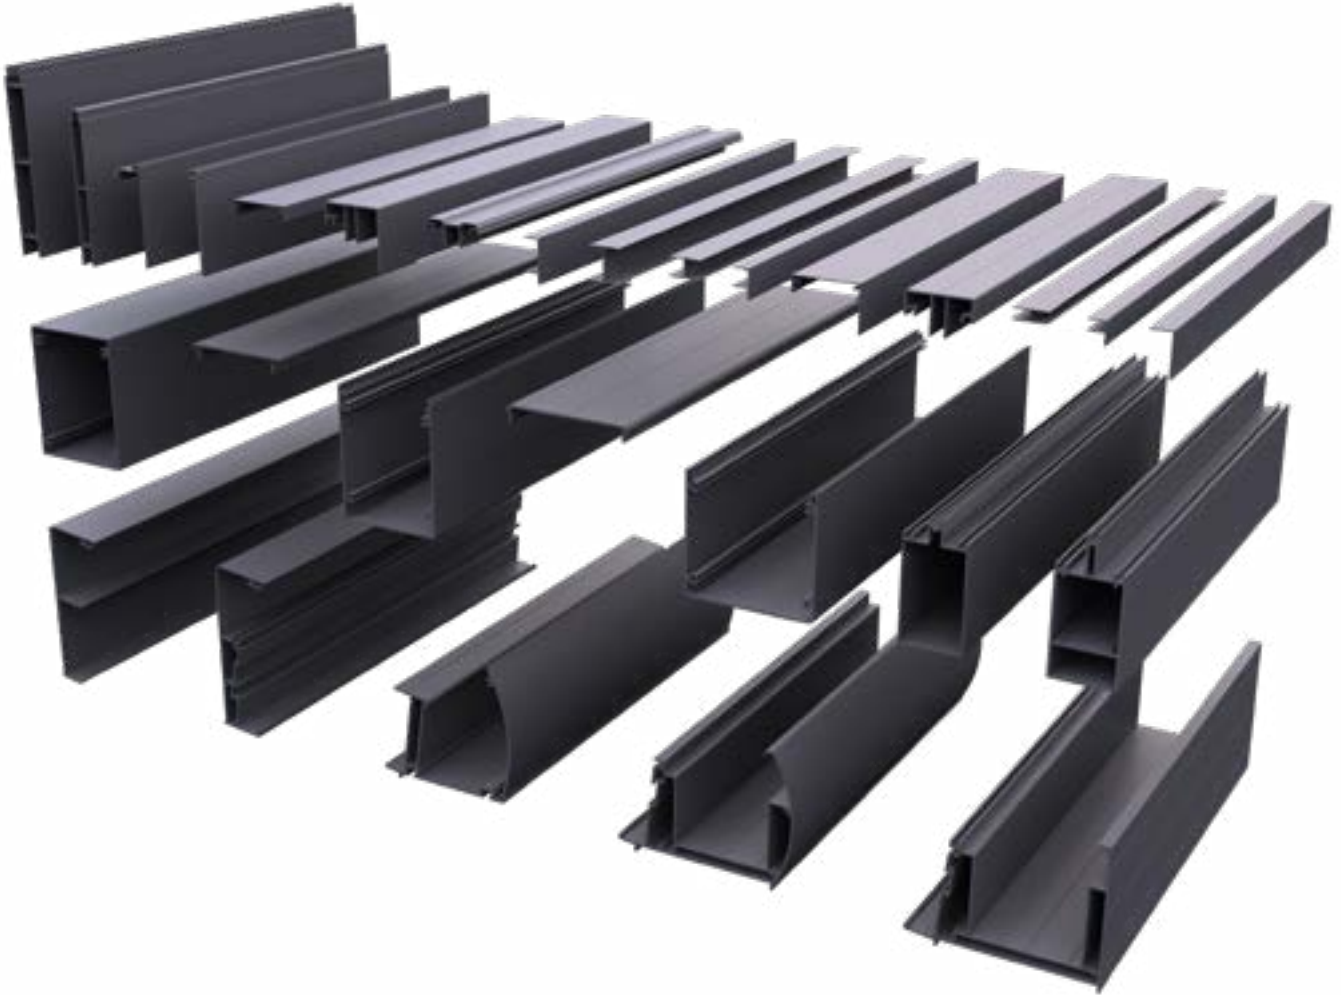

ARCHEN MİMARLIK DANIŞMANLIK SAN.TİC.LTD.ŞTİ

Merkez: Yukarı Dudullu Mahallesi, Rana Sokak Dışkapı

No: 16 Ümraniye / İSTANBUL

Tel: +90 505 028 88 36 Tel: +90 552 691 71 52

info@archenshading.com

project@archenshading.com