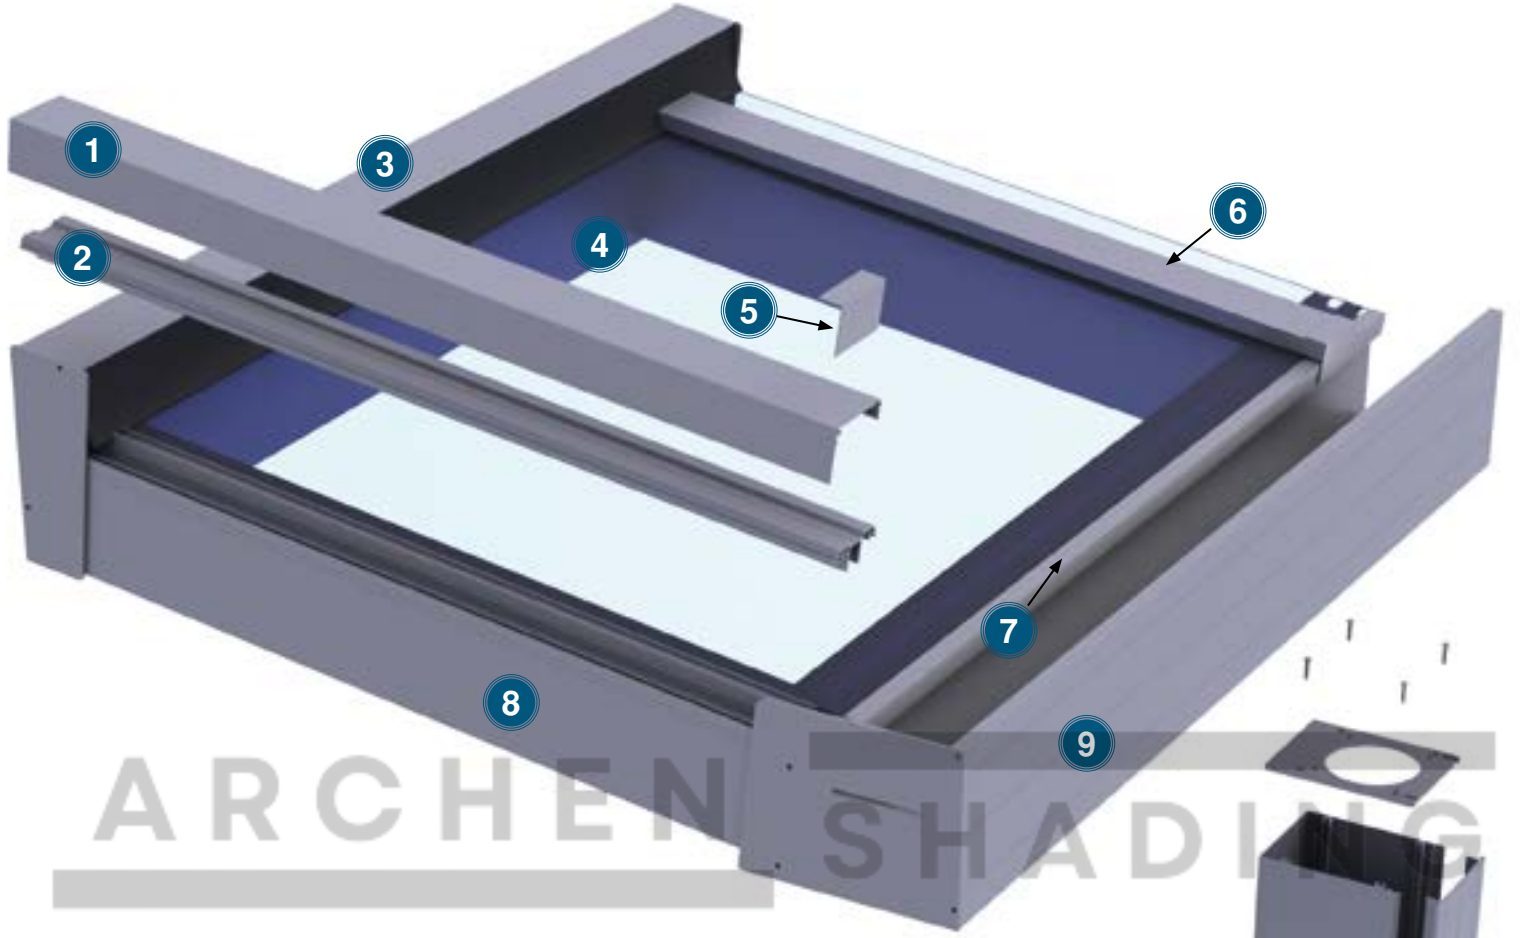

- ① 2536 NOLU PROFİL
- ② 2534 NOLU PROFİL
- ③ 2532 NOLU PROFİL
- ④ 2533 NOLU PROFİL
- ⑤ 2394 NOLU PROFİL
- ⑥ 2535 NOLU PROFİL
- ⑦ 2542 NOLU PROFİL
- ⑧ 2490 NOLU PROFİL
- ⑨ 2530 NOLU PROFİL
- ⑩ 2301 NOLU PROFİL
- ⑪ 2302 NOLU PROFİL