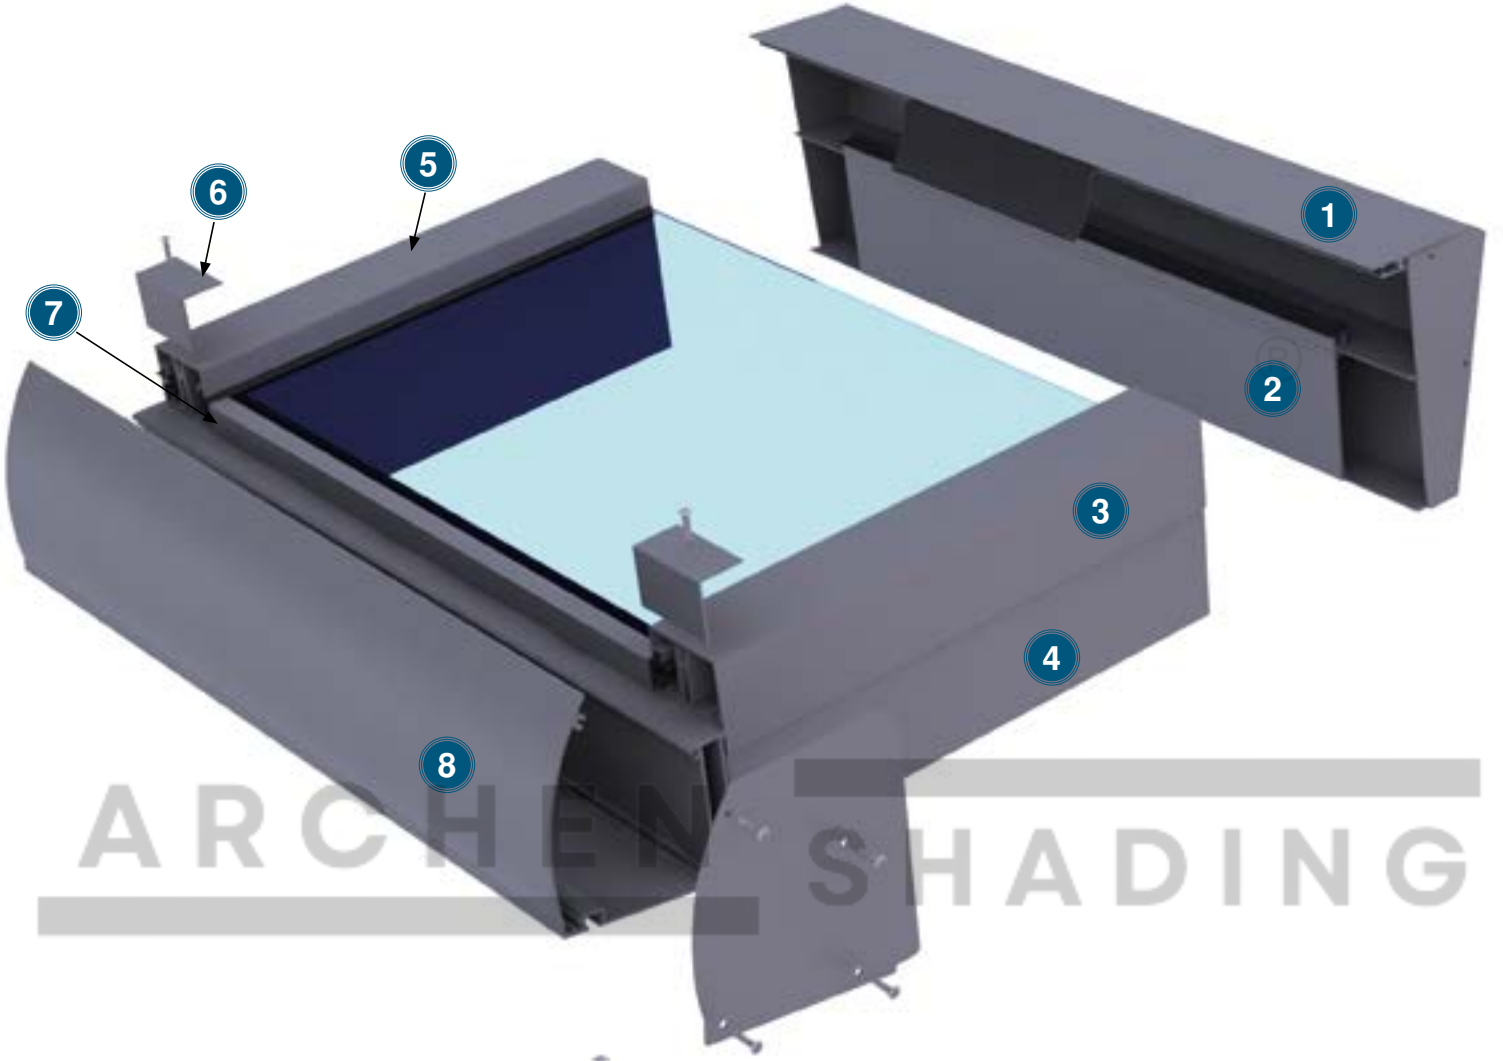

ARCHITECTURAL SHADING