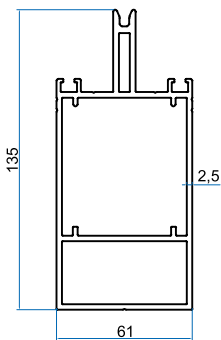

15x160 Lambiri
15x160 Paneling

Product Code: 2546

Weight kg/m: 1,591
(160 x 16 x 1,6mm)

16mm F Profil
16mm F Profile

Product Code: 2538

Weight kg/m: 0,210
(28,5 x 26 x 1mm)

ARCHEN SHADING

ANTORYUM OVAL

Profile No	kg/m
2539	0,290

Profile No	kg/m
2538	0,210

Profile No	kg/m
2542	0,180

Profile No	kg/m
2543	0,230

Profile No	kg/m
2544	0,240

Profile No	kg/m
2545	0,285

Profile No	kg/m
2005	3,230

Profile No	kg/m
2008	1,060

Profile No	kg/m
2007	0,925

Profile No	kg/m
2546	1,591

ARCHITECTS

Kış Bahçesi Arka Askı
Winter Garden Rear Hanger

Product Code: 2004

Weight kg/m: 2,555
(187 x 69 x 3mm)

ARCHEN

SHADING

Kış Bahçesi Ayak Kapak Profili
Winter Garden Foot Cover Profile

Product Code: 2010

Weight kg/m: 1,025
(130 x 17 x 2,4mm)

Kış Bahçesi Ayak Profili
Winter Garden Foot Profile

Product Code: 2009

Weight kg/m: 3,050
(130 x 124 x 2,4mm)