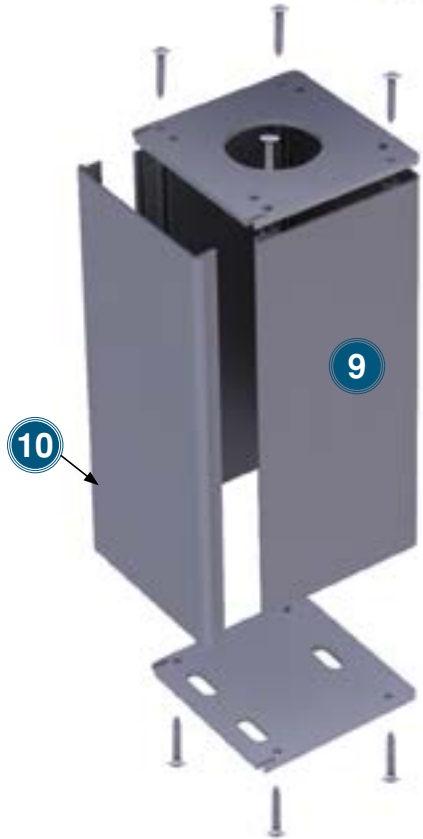

- ① 2004 NOLU PROFİL
- ② 2011 NOLU PROFİL
- ③ 2008 NOLU PROFİL
- ④ 2005 NOLU PROFİL
- ⑤ 2007 NOLU PROFİL
- ⑥ 2394 NOLU PROFİL
- ⑦ 2542 NOLU PROFİL
- ⑧ 2012 NOLU PROFİL
- ⑨ 2009 NOLU PROFİL
- ⑩ 2010 NOLU PROFİL